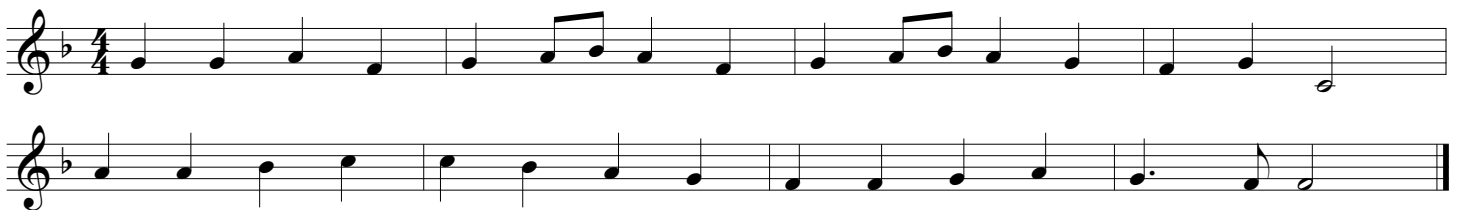

⑥ Allegro ♩ = 120

BELLS